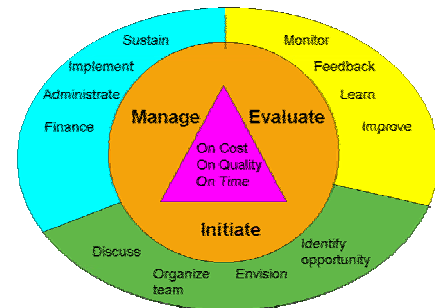

IBEX - International Biotechnology Experts Manage Projects

Is project management a headache for you and your partners?

**IBEX provides comprehensive project management
services, allowing you to focus on technical development**

What is our added value?

- We provide excellent project and partnership management
- We are involved from the very beginning of the project
- We develop a strategic workplan for the project
- We enhance interaction and teamwork among the partners
- We provide administrative, financial and legal services,

Have we succeeded so far?

- ✓ We are project managers of several EU R&D projects
- ✓ We have managed various consortia of international SMEs
- ✓ We have organised and led numerous international meetings

IBEX Team

IBEX has an international team of project managers, accountants and lawyers who are experienced and capable of providing our clients with highly professional services.

Contact information

If you would like a discussion to review how IBEX can help you meet your goals, please contact Racheli Kreisberg at racheli@ibexperts.com or +972-9-7411769.

IBEXPERTS Ltd.
74 Rambam Street
Ra'anana 43602, Israel
Tel/Fax: +972-9-7411769
Mobile: +972-54-4411768

E-mail
racheli@ibexperts.com
Web Site
www.ibexperts.com

IBEXPERTS B.V.
1077 WS Amsterdam
the Netherlands